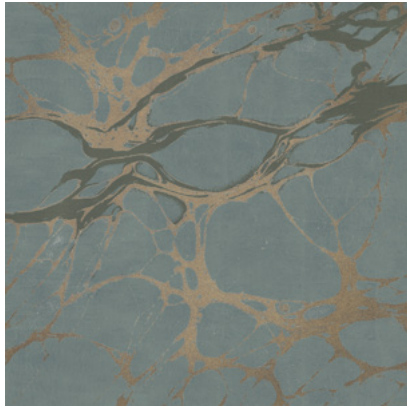

Calico

NIGHT

Tear Sheet

Night is an exploration of the duality of darkness and light.

BRICK

COPPER

ECRU

GLAZE

INDIGO

PERIDOT

ROYAL

SLATE

Night Copper

Suitable for residential and some commercial projects

COLOR
Copper

STOCK
Made to order