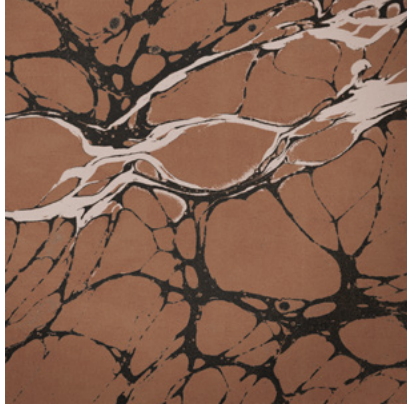

Calico

NIGHT

Tear Sheet

Night is an exploration of the duality of darkness and light.

BRICK

COPPER

ECRU

GLAZE

INDIGO

PERIDOT

ROYAL

SLATE

Night Copper

Suitable for residential and some commercial projects

COLOR
Copper

STOCK
Made to order