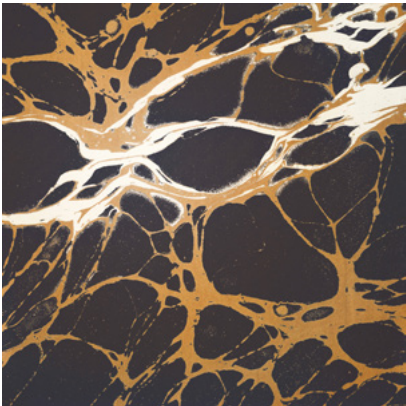

Calico

NIGHT

Tear Sheet

Night is an exploration of the duality of darkness and light.

BRICK

COPPER

ECRU

GLAZE

INDIGO

PERIDOT

ROYAL

SLATE

Night Copper

Suitable for residential and some commercial projects

COLOR
Copper

STOCK
Made to order