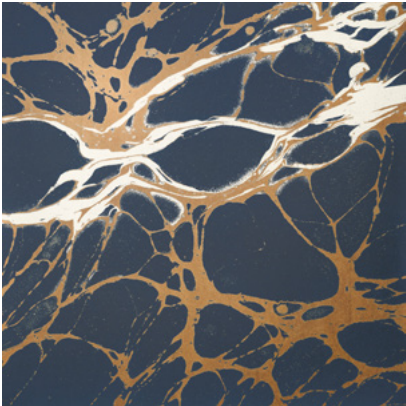

Calico

NIGHT

Tear Sheet

Night is an exploration of the duality of darkness and light.

BRICK

COPPER

ECRU

GLAZE

INDIGO

PERIDOT

ROYAL

SLATE

Night Copper

Suitable for residential and some commercial projects

COLOR
Copper

STOCK
Made to order