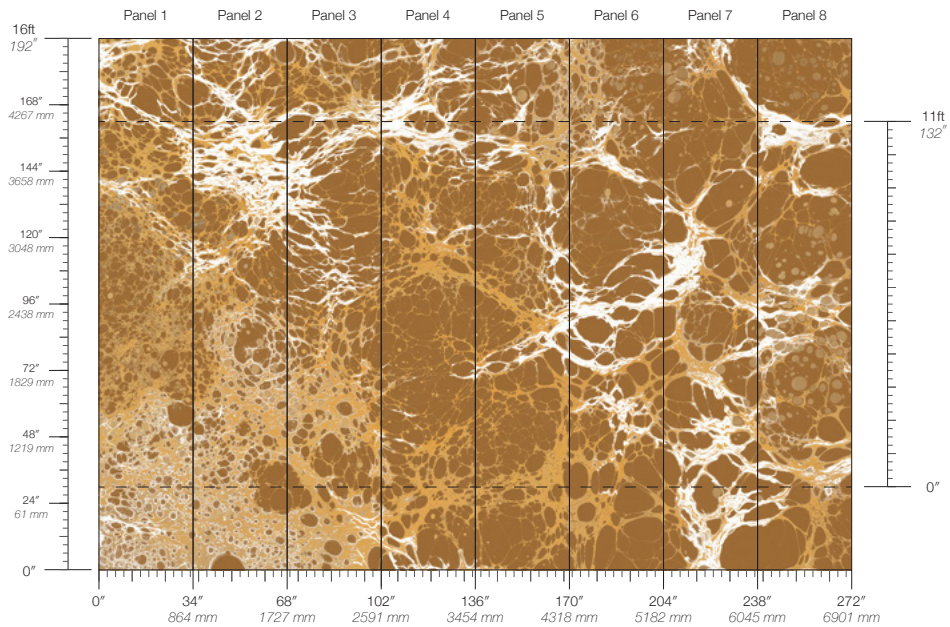

INDIGO

PERIDOT

ROYAL

SLATE

Night Copper

Suitable for residential and some commercial projects

COLOR
Copper

STOCK
Made to order

REPEAT
Non-repeating

CONTACT
sales@calicowallpaper.com
+1 718 243 1705
57 Lispenard Street
New York, NY 10013 USA

ITEM
1609

MINIMUM
1 panel

LEAD TIME
4 weeks to print

CONTENT
Dutch Metal Leaf

MAINTENANCE
Water-based cleanser

ORIGIN
USA

DISCLAIMER
Panel maps represent mural artwork only. Reference the physical sample for color and texture.

PANEL WIDTH
34" / 864 mm trimmed

FLAMMABILITY
ASTM E84 Adhered Class A

DETAILS
Custom options available

PANEL HEIGHT
132" / 3353 mm standard
192" / 4877 mm extended

ENVIRONMENTAL
Formaldehyde Free,
Heavy Metal Free

PRICE
Available upon request